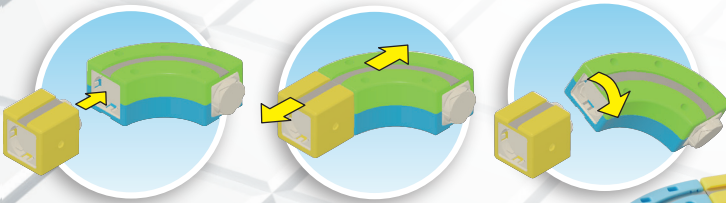

Sankyo Toys

RAIL CUBE MAGNETIC MONORAIL

Connect blocks to create your own magnetic monorail track!

watch me in action!

STARTER BLOCK SET

RAIL CUBE: MAGNETIC MONORAIL
Starter Block Set SKU: RC-24076
Wholesale: \$50.00/pc 1 unit: 6pcs

DELUXE BLOCK SET

RAIL CUBE: MAGNETIC MONORAIL
Deluxe Block Set SKU: RC-24077
Wholesale: \$100.00/pc 1 unit: 3pcs

Develops Spatial Cognition

Logical Thinking Skills

Program Learning

Easily connect with a click and disconnect with a twist!

TRAINS RUN UP, SIDeways, & UPSIDE DOWN